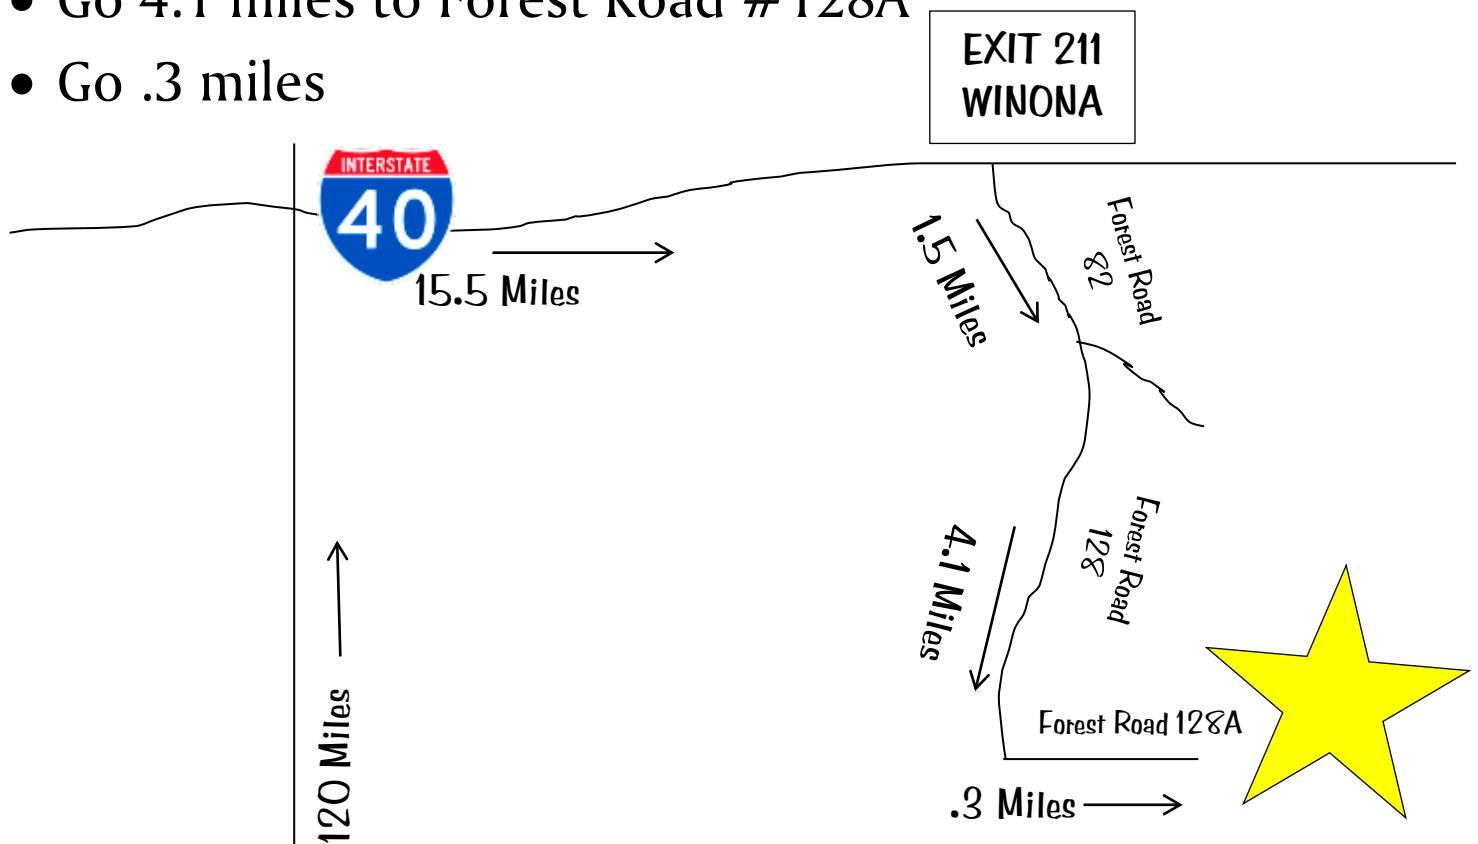

DIRECTIONS TO THE NORTHERN ARIZONA SHOOTING RANGE

- I-17 to I-40
- Take I-40 East 15.5 miles to Winona exit #211
- Turn right on Forest Road #82
- Go 1.5 miles to the intersection of Forest Road #82 & Forest Road #128
- Turn right on Forest Road #128
- Go 4.1 miles to Forest Road #128A
- Go .3 miles

SIGNS WILL BE POSTED!!!

DIRT ROAD!!!